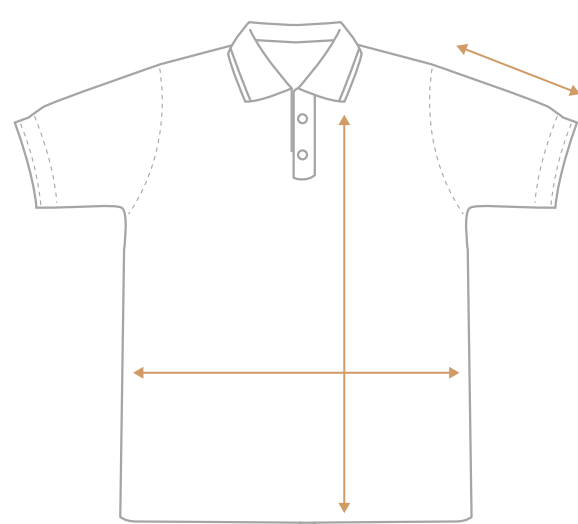

MERCH *Sizes*

T-Shirts	XS	S	M	L	XL
width	47 cm	51 cm	52 cm	54 cm	56 cm
length	71 cm	72 cm	72,5 cm	73 cm	74 cm
Sleeve length	31 cm	33 cm	35 cm	36 cm	37 cm

Polo Shirts	XS	S	M	L	XL
width	---	49 cm	51 cm	52,5 cm	55 cm
length	---	71 cm	71,5 cm	72 cm	75 cm
Sleeve length	---	33 cm	34 cm	35 cm	35 cm

Lady Crop Tops	XS	S	M	L	XL
width	47 cm	51 cm	52 cm	---	---
length	71 cm	72 cm	72,5 cm	---	---
Sleeve length	31 cm	33 cm	35 cm	---	---

Hoddies	XS	S	M	L	XL
width	---	52 cm	53 cm	54 cm	57 cm
length	---	69 cm	72 cm	72,5 cm	75 cm
Sleeve length	---	77 cm	78 cm	79 cm	80 cm

Zippers	XS	S	M	L	XL
width	---	52 cm	53 cm	54 cm	57 cm
length	---	69 cm	72 cm	72,5 cm	75 cm
Sleeve length	---	77 cm	78 cm	79 cm	80 cm