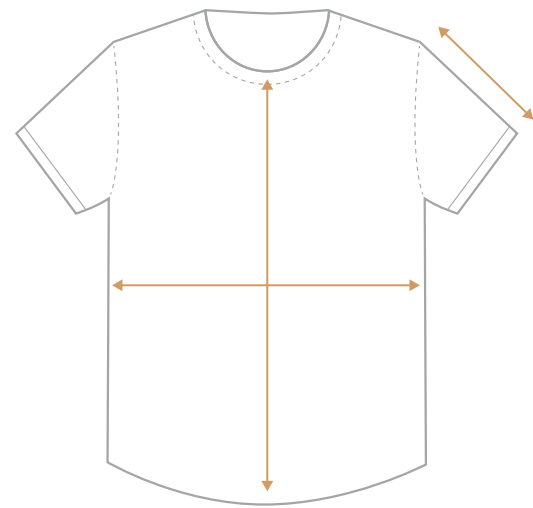

MERCH *Sizes*

T-Shirts	XS	S	M	L	XL
width	47 cm	51 cm	52 cm	54 cm	56 cm
length	71 cm	72 cm	72,5 cm	73 cm	74 cm
Sleeve length	31 cm	33 cm	35 cm	36 cm	37 cm

Polo Shirts	XS	S	M	L	XL
width	---	49 cm	51 cm	52,5 cm	55 cm
length	---	71 cm	71,5 cm	72 cm	75 cm
Sleeve length	---	33 cm	34 cm	35 cm	35 cm

Lady Crop Tops	XS	S	M	L	XL
width	47 cm	51 cm	52 cm	---	---
length	71 cm	72 cm	72,5 cm	---	---
Sleeve length	31 cm	33 cm	35 cm	---	---

Hoddies	XS	S	M	L	XL
width	---	52 cm	53 cm	54 cm	57 cm
length	---	69 cm	72 cm	72,5 cm	75 cm
Sleeve length	---	77 cm	78 cm	79 cm	80 cm

Zippers	XS	S	M	L	XL
width	---	52 cm	53 cm	54 cm	57 cm
length	---	69 cm	72 cm	72,5 cm	75 cm
Sleeve length	---	77 cm	78 cm	79 cm	80 cm