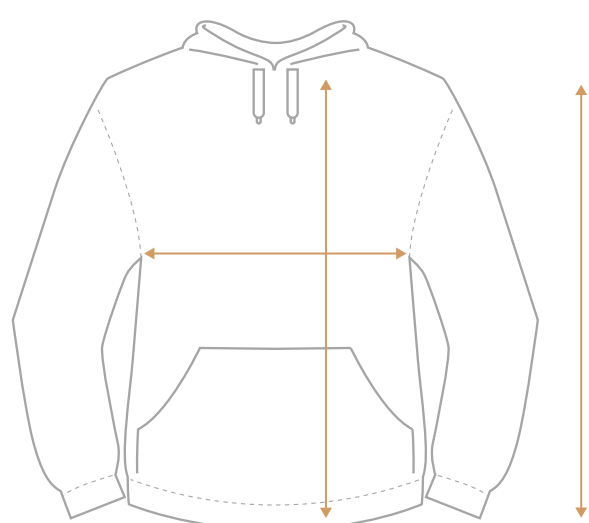

MERCH *Sizes*

T-Shirts	XS	S	M	L	XL
width	47 cm	51 cm	52 cm	54 cm	56 cm
length	71 cm	72 cm	72,5 cm	73 cm	74 cm
Sleeve length	31 cm	33 cm	35 cm	36 cm	37 cm

Polo Shirts	XS	S	M	L	XL
width	---	49 cm	51 cm	52,5 cm	55 cm
length	---	71 cm	71,5 cm	72 cm	75 cm
Sleeve length	---	33 cm	34 cm	35 cm	35 cm

Lady Crop Tops	XS	S	M	L	XL
width	47 cm	51 cm	52 cm	---	---
length	71 cm	72 cm	72,5 cm	---	---
Sleeve length	31 cm	33 cm	35 cm	---	---

Hoddies	XS	S	M	L	XL
width	---	52 cm	53 cm	54 cm	57 cm
length	---	69 cm	72 cm	72,5 cm	75 cm
Sleeve length	---	77 cm	78 cm	79 cm	80 cm

Zippers	XS	S	M	L	XL
width	---	52 cm	53 cm	54 cm	57 cm
length	---	69 cm	72 cm	72,5 cm	75 cm
Sleeve length	---	77 cm	78 cm	79 cm	80 cm