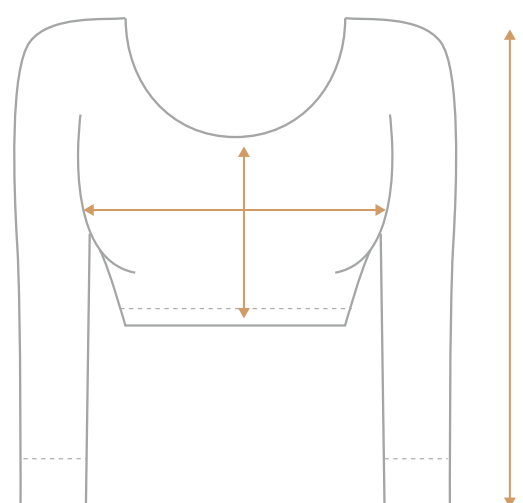

MERCH *Sizes*

T-Shirts	XS	S	M	L	XL
width	47 cm	51 cm	52 cm	54 cm	56 cm
length	71 cm	72 cm	72,5 cm	73 cm	74 cm
Sleeve length	31 cm	33 cm	35 cm	36 cm	37 cm

Polo Shirts	XS	S	M	L	XL
width	---	49 cm	51 cm	52,5 cm	55 cm
length	---	71 cm	71,5 cm	72 cm	75 cm
Sleeve length	---	33 cm	34 cm	35 cm	35 cm

Lady Crop Tops	XS	S	M	L	XL
width	47 cm	51 cm	52 cm	---	---
length	71 cm	72 cm	72,5 cm	---	---
Sleeve length	31 cm	33 cm	35 cm	---	---

Hoddies	XS	S	M	L	XL
width	---	52 cm	53 cm	54 cm	57 cm
length	---	69 cm	72 cm	72,5 cm	75 cm
Sleeve length	---	77 cm	78 cm	79 cm	80 cm

Zippers	XS	S	M	L	XL
width	---	52 cm	53 cm	54 cm	57 cm
length	---	69 cm	72 cm	72,5 cm	75 cm
Sleeve length	---	77 cm	78 cm	79 cm	80 cm